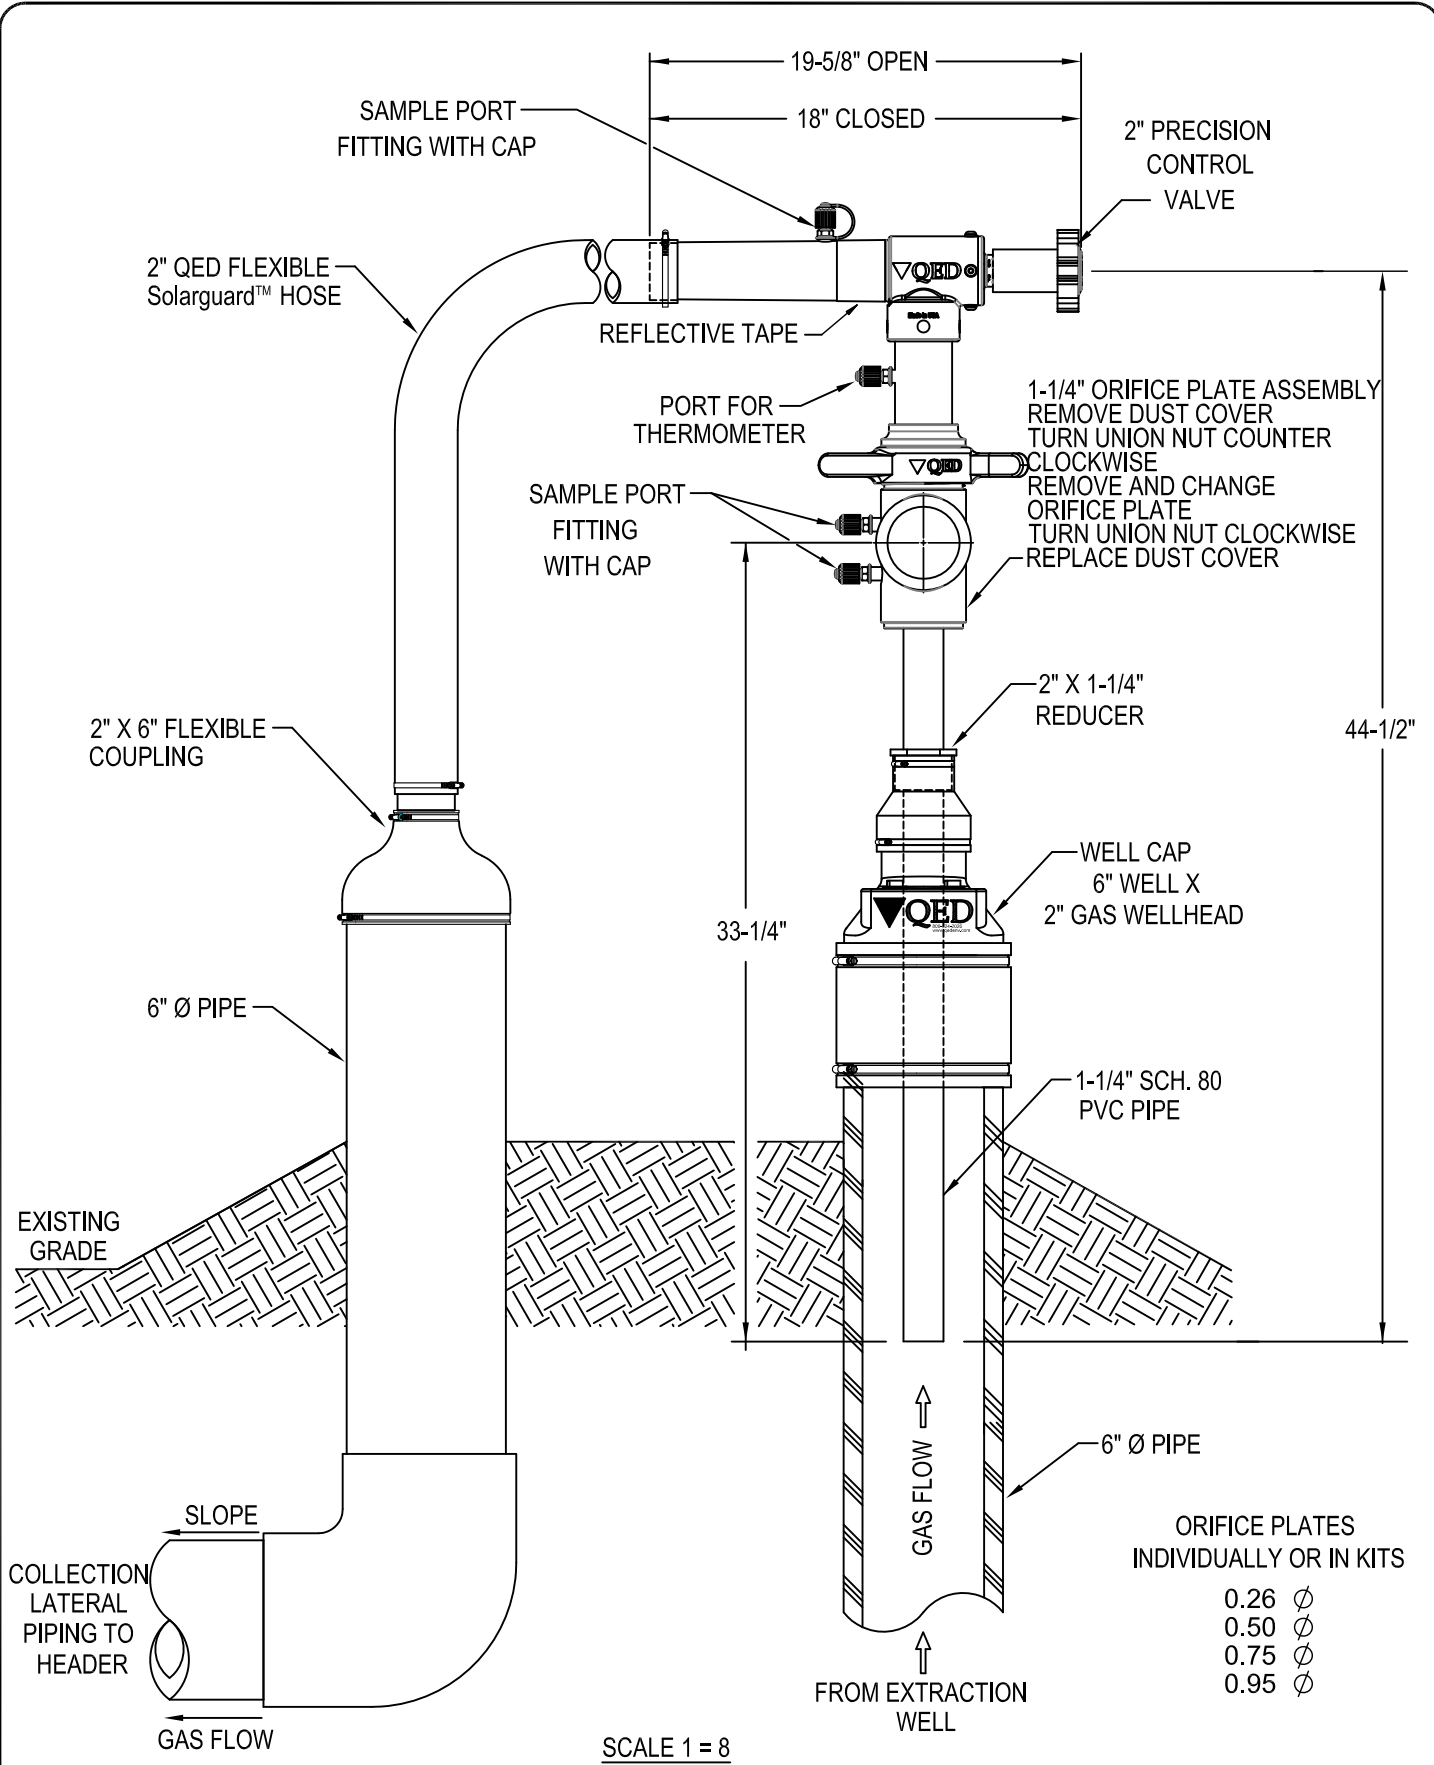

1.25" QUICK CHANGE ORIFICE PLATE WELLHEAD (MODEL ORP115M) FULL ASSEMBLY WITH QED CAP FOR 6" WELLS

TOLERANCES UNLESS OTHERWISE SPECIFIED		APPROVALS	DATE	TITLE
ANGULAR : 5°		DRAWN	11-25-13	QUICK CHANGE ORIFICE PLATE WELLHEAD ORP115M W/QED CAP FOR 6" WELLS
FRAC : .XXX : .005		DESIGNER	12-02-13	DWG No. 602533
.XX : .01	.XXXX : .0005	CHECKED	12-02-13	REV A
MATERIAL		APPROVED	12-02-13	SCALE NDNE
FINISH				SHT 1 OF 1